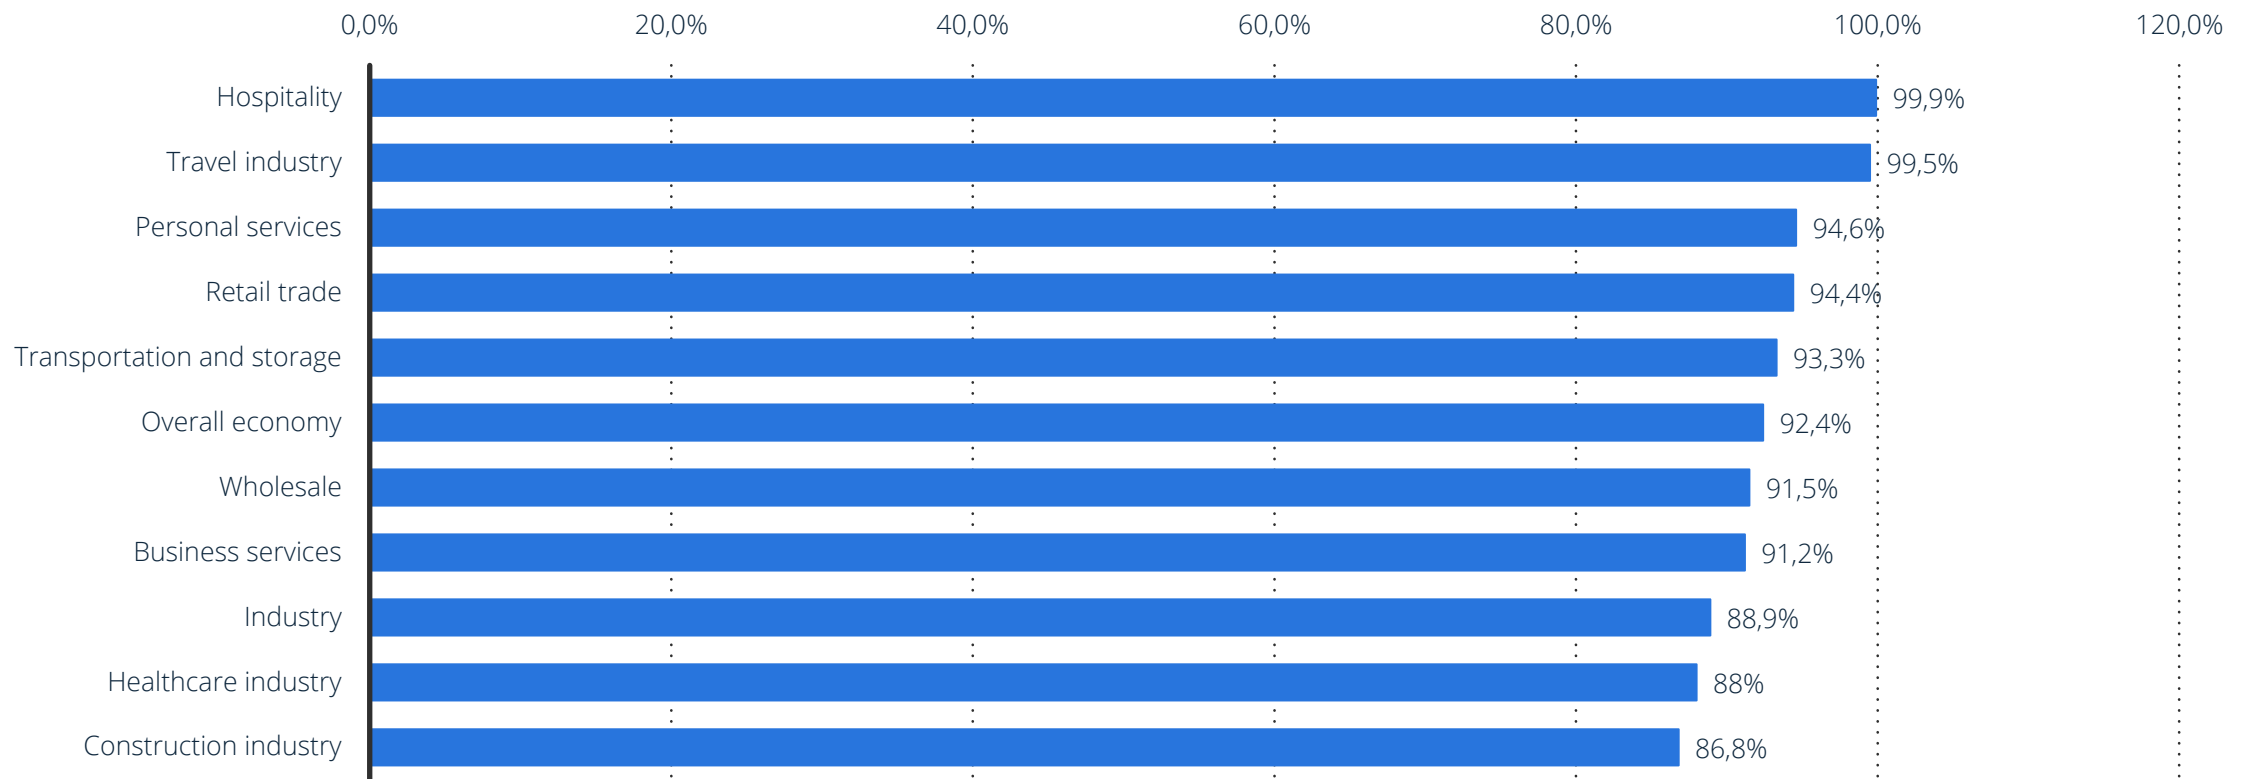

Effects of the corona virus on business in German companies by industry 2020