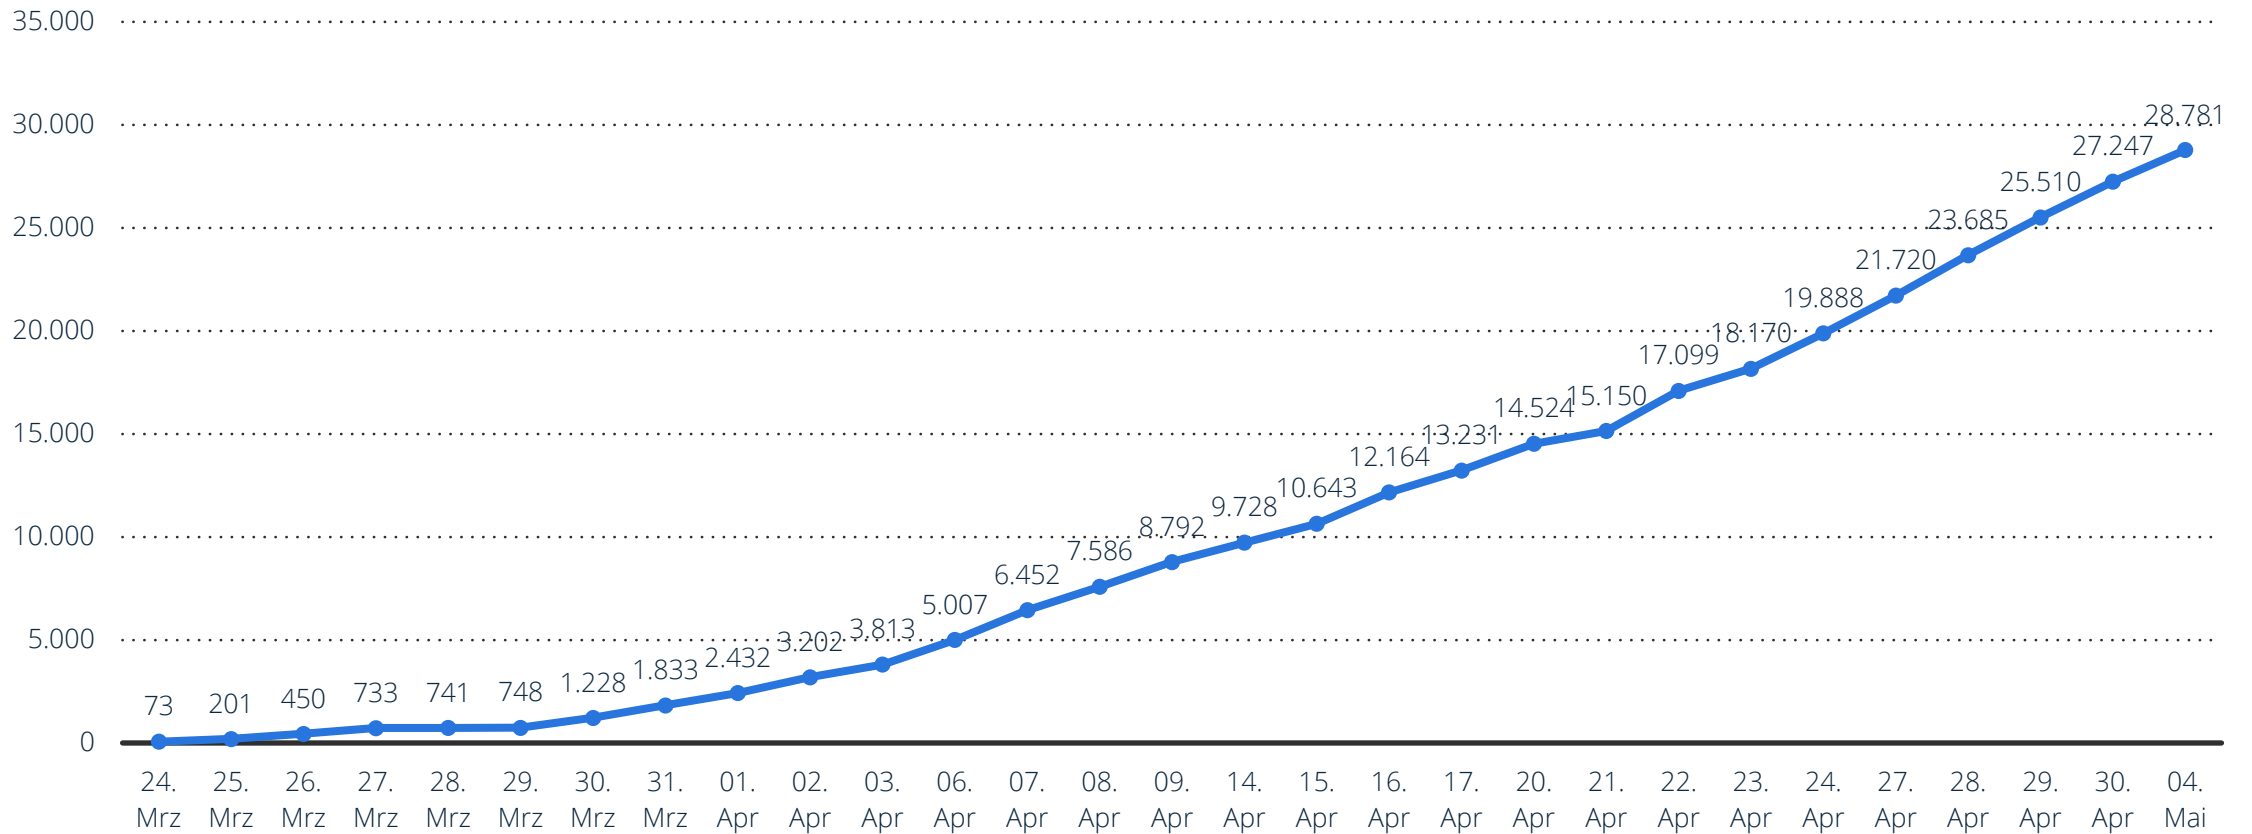

KfW corona loans - number of applications over 2020