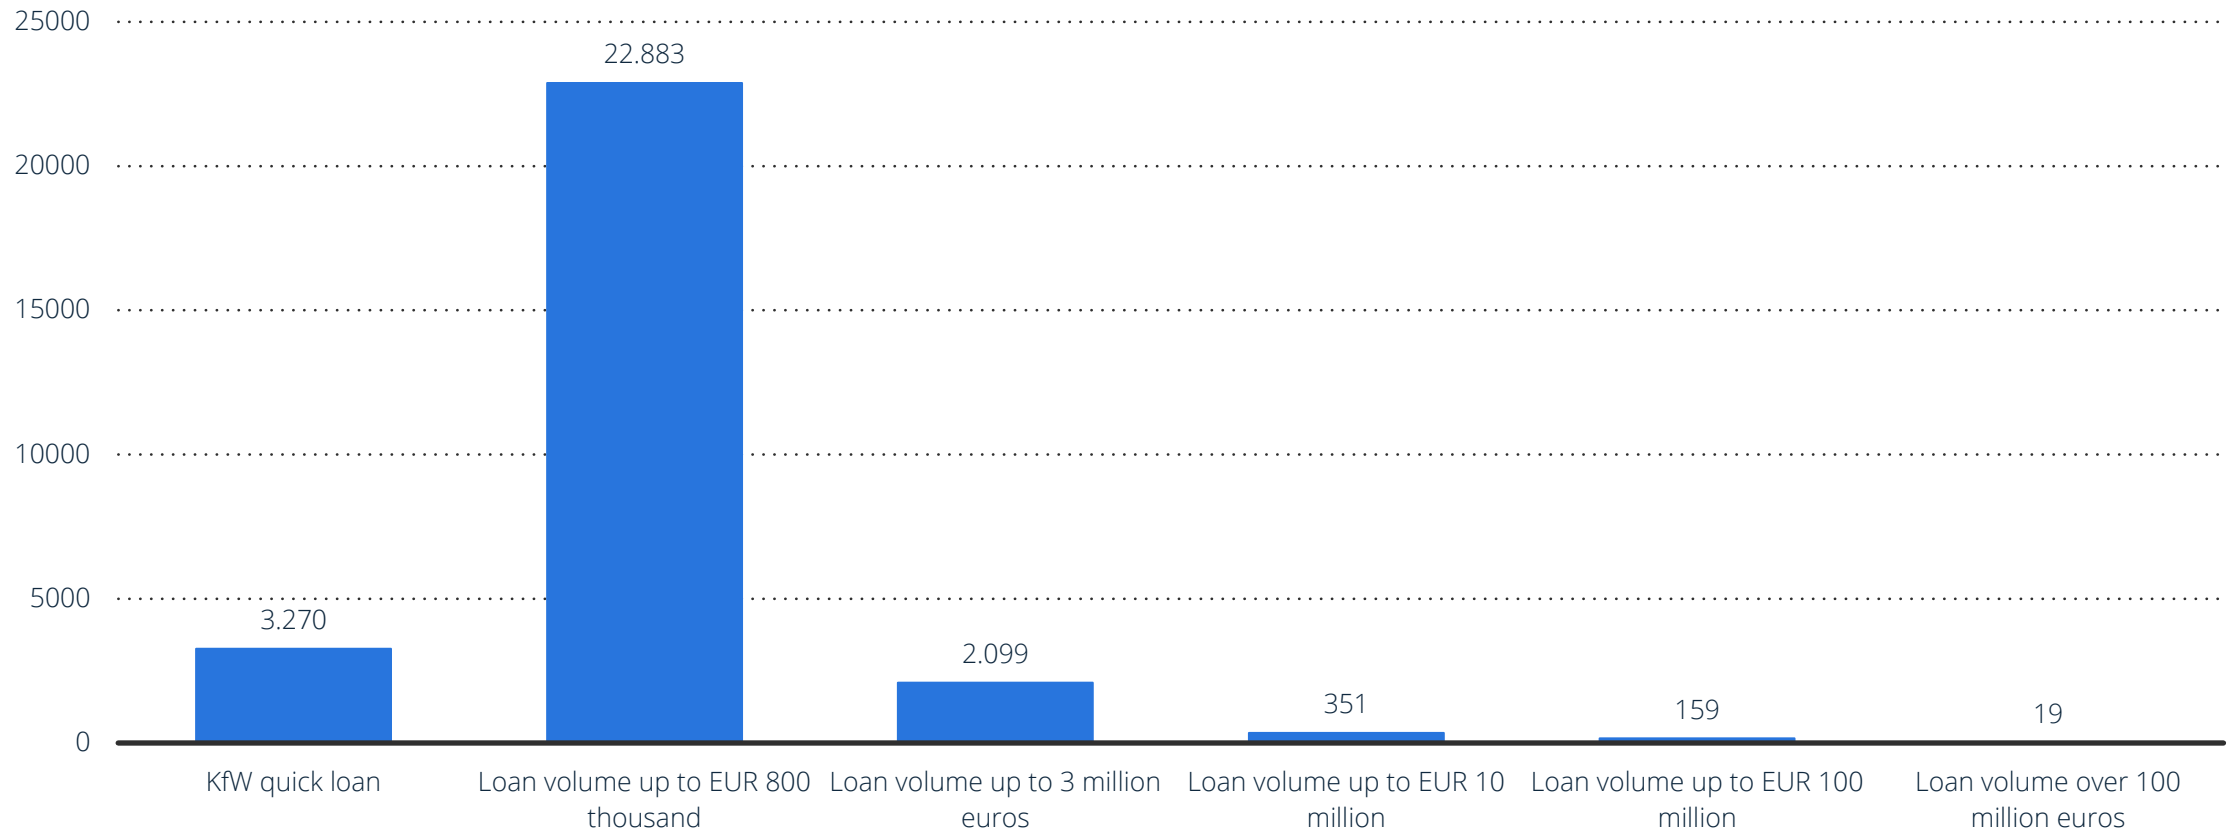

KfW corona loans - number of applications in 2020